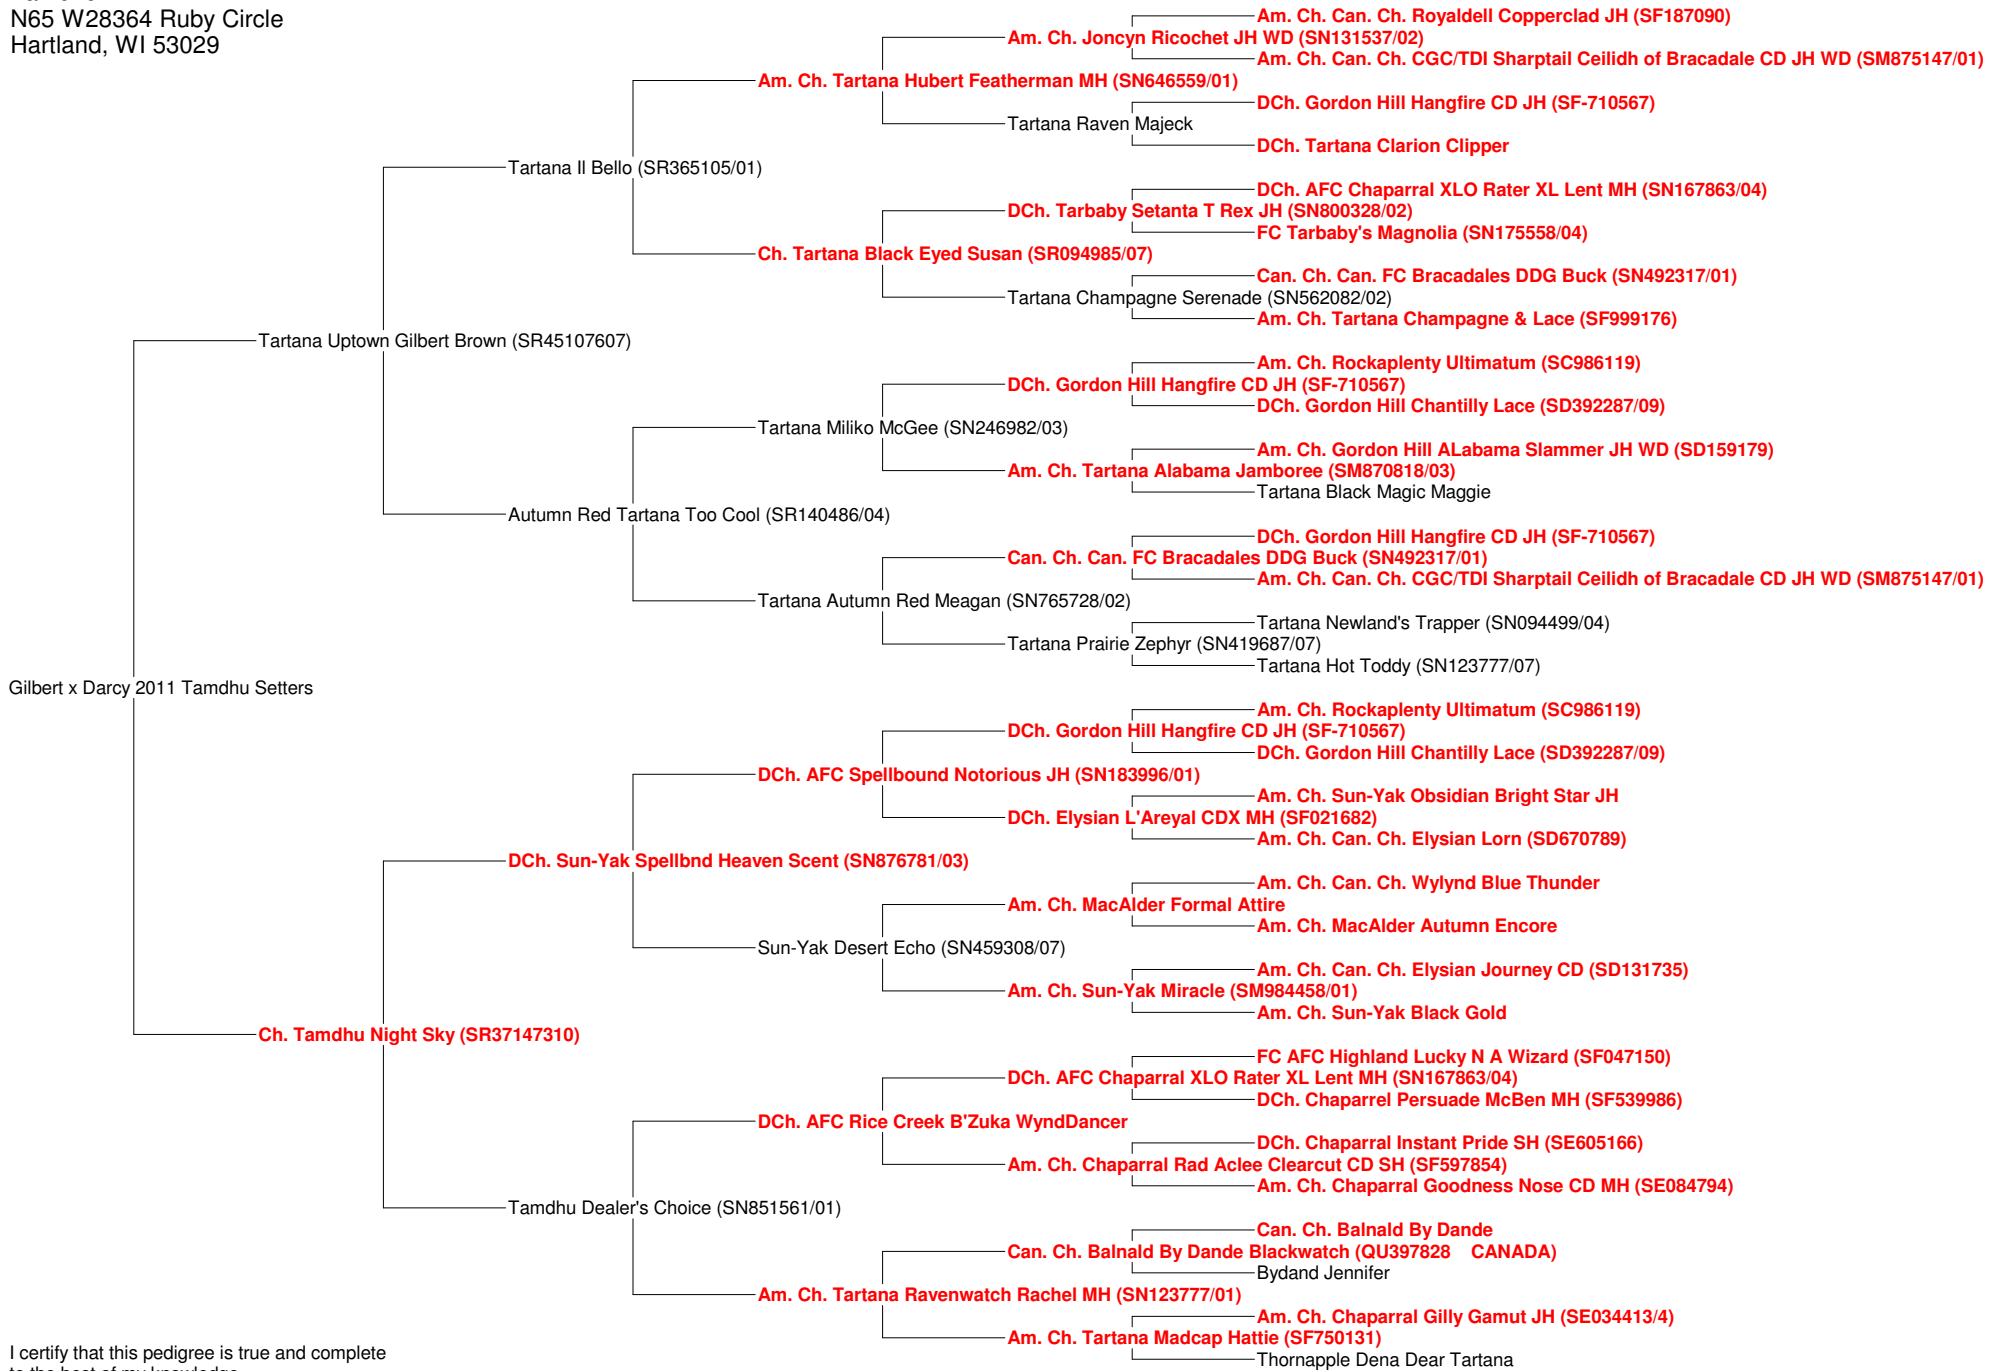

Pedigree for Gilbert x Darcy 2011 Tamdhu Setters

Connie Rhoden
Tamdhu
N65 W28364 Ruby Circle
Hartland, WI 53029

I certify that this pedigree is true and complete to the best of my knowledge

Date: _____